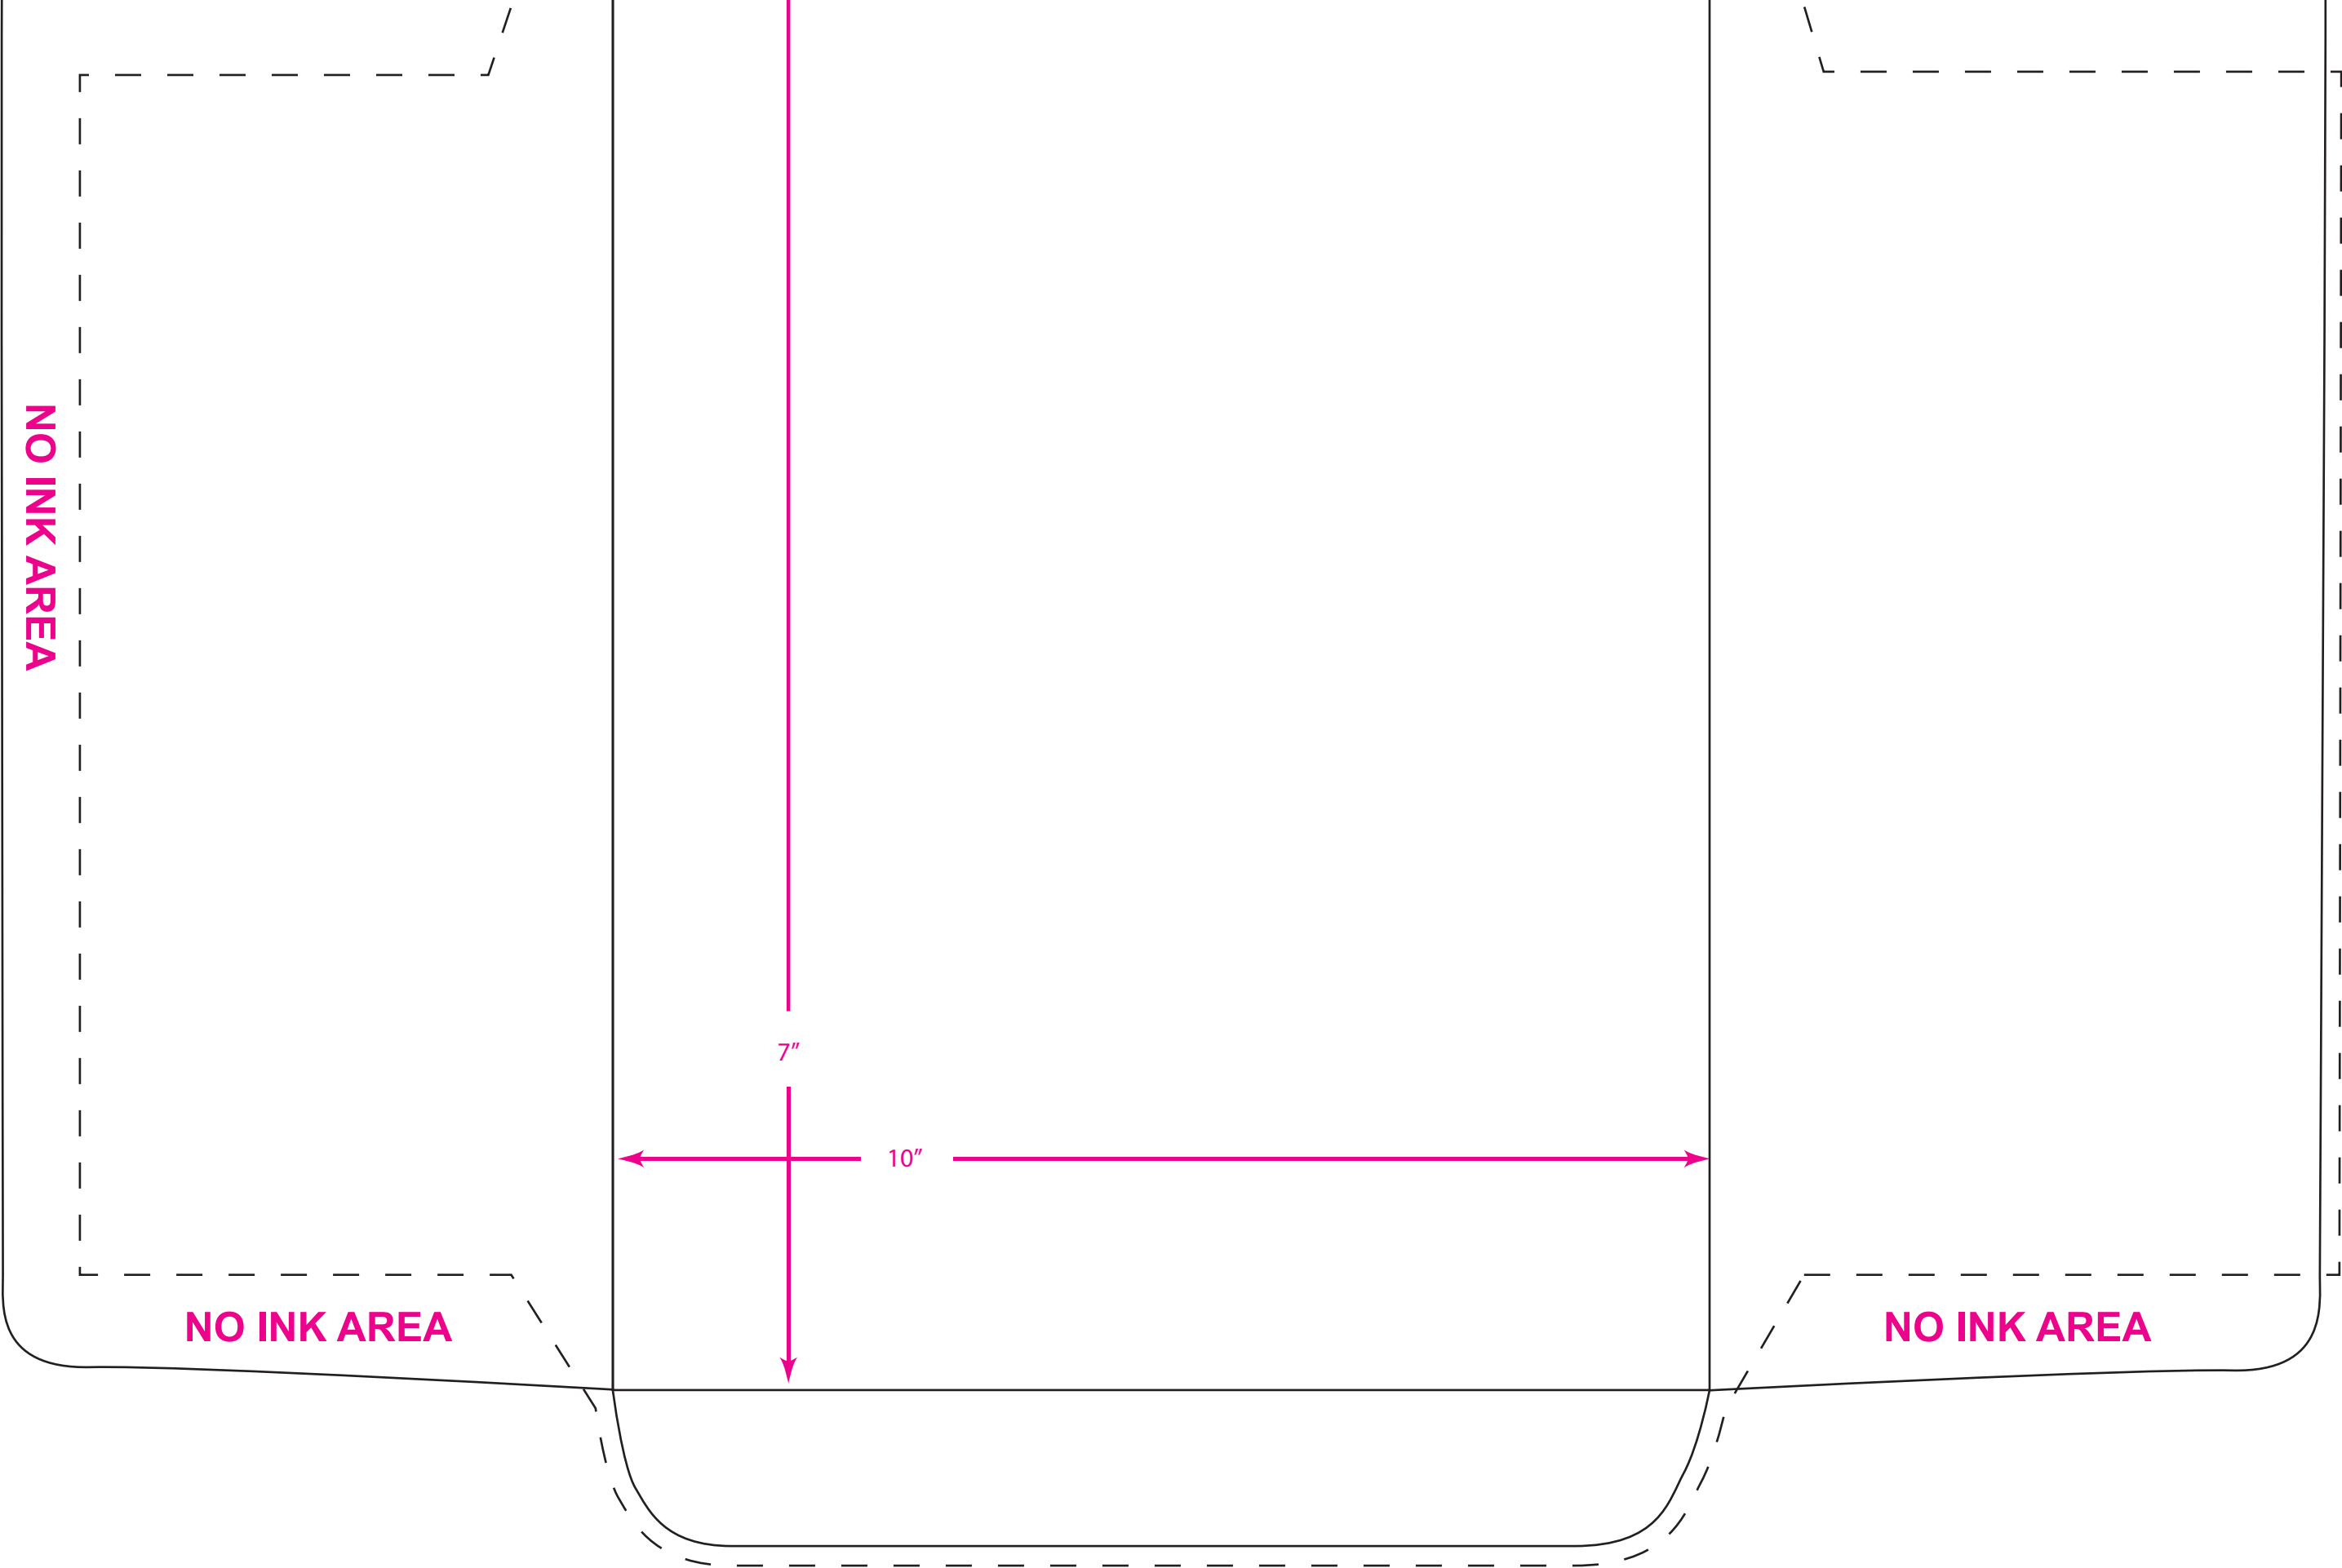

Die Number	216	
Press Sheet	14 x 20"	
Envelope Size	7 X 10	
Type / Style	Open End / Catalog	
Flap Length	1-7/8"	
Cut Out	1	
Color Bar	Size:	Pos: Gripper
Gripper Size		
Comments: Full Bleed		
L. A. Envelope, Inc. 323 . 838 . 9300		

← SHEET SIZE →

↑ SHEET SIZE ↓

↑ GRAIN DIRECTION ↓

GUIDE

GRIPPER